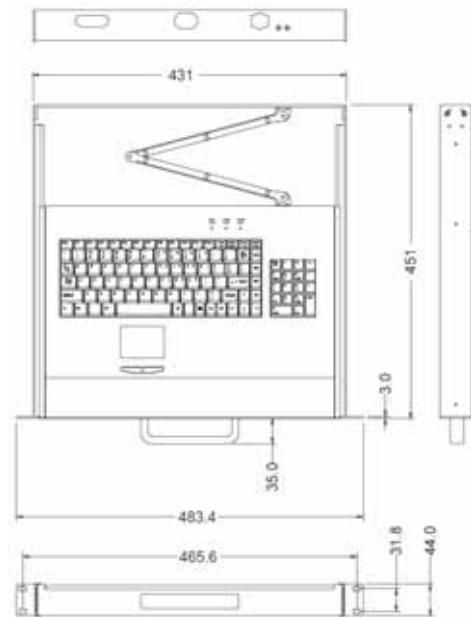

LBKD-37100P

1U height, ruggedized Keyboard Drawer with Touchpad for 19" rack cabinet application, EIA-310C industrial standard

Industrial grade steel housing

106-key Keyboard

Easy to operate Touchpad

1U Rackmountable Keyboard drawer with Handle

Specification

Construction

- Standard Rackmount 1U 19" Heavy Duty Steel

Color

- Beige or Black

Keyboard & Mouse

- 106-key Multi-language keyboard (PS/2) and touchpad. For USB Keyboard a PS/2 to USB keyboard adapter is required. For AT keyboard a PS/2 to AT keyboard is required

Drawer Design

- Handpad for comfortable typing

Dimension

- 431 (W) x 451 (D) x 44 (H) mm
- 17 (W) x 17.8 (D) x 1.7 (H) inches

Gross Weight

- 8Kgs

Mechanical Drawing

Ordering Information