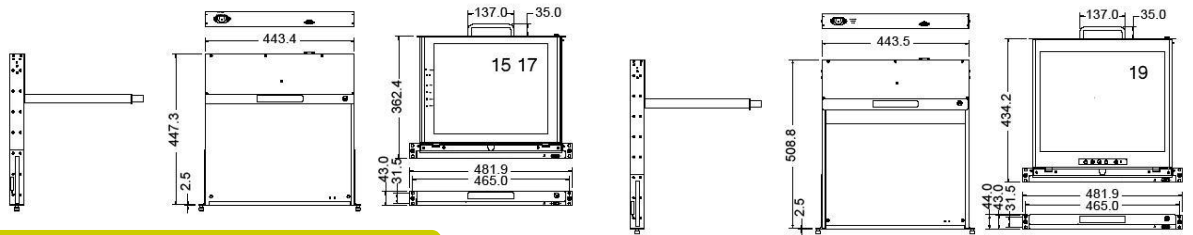

15"/17"/19" Rackmount TFT LCD Monitor

- Easy to operate On Screen Display controller
- 15"/17"/19" TFT LCD High quality display Protected by tempered glass
- Display rail allows users to select the most comfortable visual distance

Introduction

The **LBMEDUSA-B37** series is designed to provide users with friendly and clear visual monitoring device that can be easily fitted onto standard 19" rack and takes only 1U space. The series supports 15" and 17" bright active matrix TFT LCD display in an elegantly designed 1U heavy duty steel housing with rail to enable users to select the most comfortable visual distance. The LCD supports wide viewing angle R-L and U-D up to 140 degree. Ultra excellent display quality is supported by a maximum contrast ratio of 500:1 and a resolution up to (SXGA) 1280 x 1024 pixels for 19" version. **LBMEDUSA-B37** series also support Sun native resolution. It can be connected easily to your computer through standard VGA interface.

Mechanical Drawing

Specifications

Model	LBMEDUSA-B37119	LBMEDUSA-B37117	LBMEDUSA-B37115
Display Size	19"	17"	15"
Panel Type	Active Matrix TFT LCD		
Maximum Resolution	SXGA 1280 x 1024		XGA 1024 x 768
Pixel Pitch	0.098 x 0.294 mm	0.264 x 0.264 mm	0.297 x 0.297 mm
View Angle (Typical)	R-L view 140° U-D view 140°	R-L view 60° ~ 70° U-D view 45° ~ 60°	R-L view 130° U-D view 100°
Contrast Ratio	500:1	450:1	400:1
Brightness	White 250cd/m2		
Backlight	4 lamps		2 lamps
Colors	16.2M		
Connection	VGA Cable		
Sync	45 ~ 80KHz		
Power Source	100 ~ 240V AC		
Power Consumption	21.05W	19.05W	10.41W
Temperature	Operating: 0° ~ 50°C Storage: -20°C ~ 60°C		
Humidity	10% ~ 90% RH		
Dimension	443.5 (W) x 508.8 (D) x 44 (H) mm	443.4 (W) x 447 (D) x 44 (H) mm	
Gross Weight	18kgs	16.4kgs	15.2kgs
Touch Panel	5-wire resistive USB		