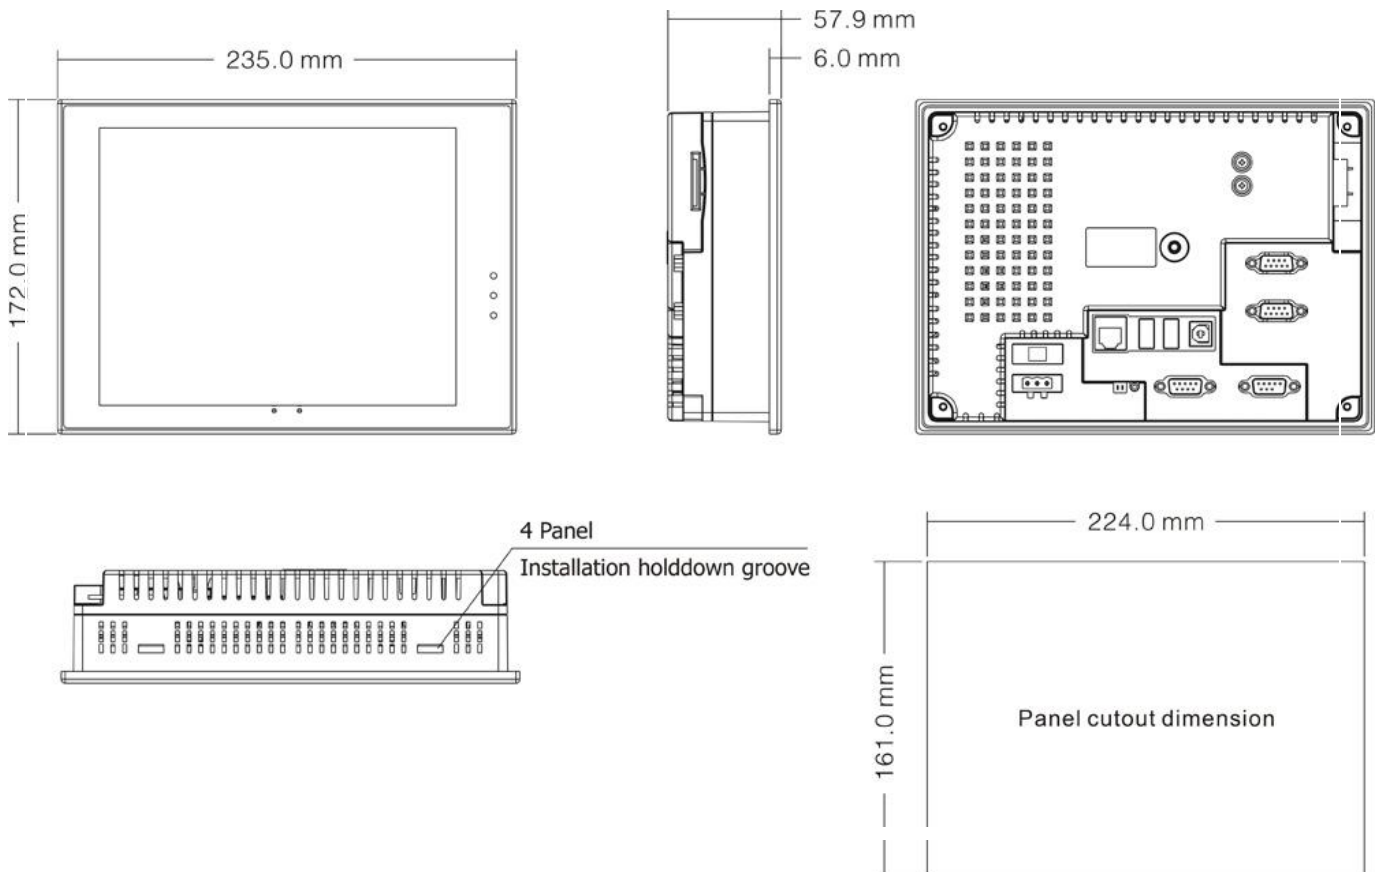

Power down allowed	<3ms
Insulation resistance	Greater than 50MΩ@ 500V DC
Dielectric strength test	500V AC 1 minute
Structure specification	
Shell color	Light-grey
Shell material	ABS
Dimensions(mm)	235 x 172 x 57.9
Cutout size(mm)	224 x 161
Weight	1.27 Kg
Environment specification	
Operating temperature	0~45°C
Operating humidity	10~90% non-condensing
Storage temperature	-10~60°C
Storage humidity	10~90% non-condensing
Shockproof test	10~25Hz (X, Y, Z direction, 2G, 30 minutes)
Cooling method	Natural air cooling
Certification	
Degree of protection	IP65 (front panel)
CE certification	EN61000-6-2:2005 and EN61000-6-4:2007
FCC compatibility	Complies with FCC Class A

DESCONTINUADO

Hardware:

info@logicbus.com.mx

www.logicbus.com.mx

Alcalde # 1822 Col. Miraflores C.P. 44270 Guadalajara, Jal. México
MX 01 (33) 3854-5975 y 3823-4349 USA 001 (858)-869-5401 (Chula Vista, CA. Office)