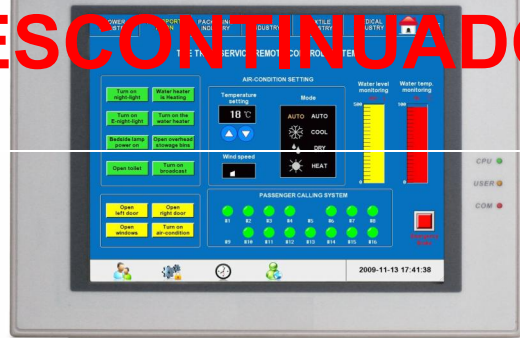

DESCONTINUADO

LBMT505420T Series

Especificaciones:

Model	505420T	505420T-DP	505420T-CAN	505420T-MPI
Performance specification				
Display	7.5" TFT(162.2 × 121.7 mm)			
Resolution	640*480 pixels			
Color	65536 colors			
Backlight	1CCFL			
Brightness	350cd/m ²			
Backlight life	50000 hr.			
Touch Panel	4-wire precision resistance network			
Processor	32-bit RISC CPU 520 MHz			
Memory	16 MB FLASH, 32 MB SDRAM			
Recipe memory & RTC	512 KB & RTC			
Expandable memory	SD Card, U Disk			
Printer port	Connect a printer with a USB port via USB HOST port.			
Ethernet	10/100 Base-T			
Audio interface	1 Audio output interface			
Program download	1 USB SLAVE port			
COM port	COM0:RS232/RS485-2/RS485-4 COM1:RS232/RS485-2/RS485-4 COM2:RS232			
Video interface	None			
USB Host	A Mouse, Keyboard and Printer, etc. which can be extended by USB port.			
Communication module extending	No support	PROFIBUS-DP expansion board supported	CANOPEN expansion board supported	MPI expansion board supported
Electrical specification				
Rated power	10.8 W			
Rated voltage	DC24V			
Input range	DC21 ~DC28V			

info@logicbus.com.mx

www.logicbus.com.mx

Alcalde # 1822 Col. Miraflores C.P. 44270 Guadalajara, Jal. México
 MX 01 (33) 3854-5975 y 3823-4349 USA 001 (858)-869-5401 (Chula Vista, CA. Office)

Power down allowed	<3ms
Insulation resistance	Greater than 50MΩ@ 500V DC
Dielectric strength test	500V AC 1 minute
Structure specification	
Shell color	Light-grey
Shell material	ABS
Dimensions(mm)	235 x 172 x 57.9
Cutout size(mm)	224 x 161
Weight	1.27 Kg
Environment specification	
Operating temperature	0~45°C
Operating humidity	10~90% non-condensing
Storage temperature	-10~60°C
Storage humidity	10~90% non-condensing
Shockproof test	10~25Hz (X, Y, Z direction, 2G, 30 minutes)
Cooling method	Natural air cooling
Certification	
Degree of protection	IP65 (front panel)
CE certification	EN61000-6-2:2005 and EN61000-6-4:2007
FCC compatibility	Complies with FCC Class A