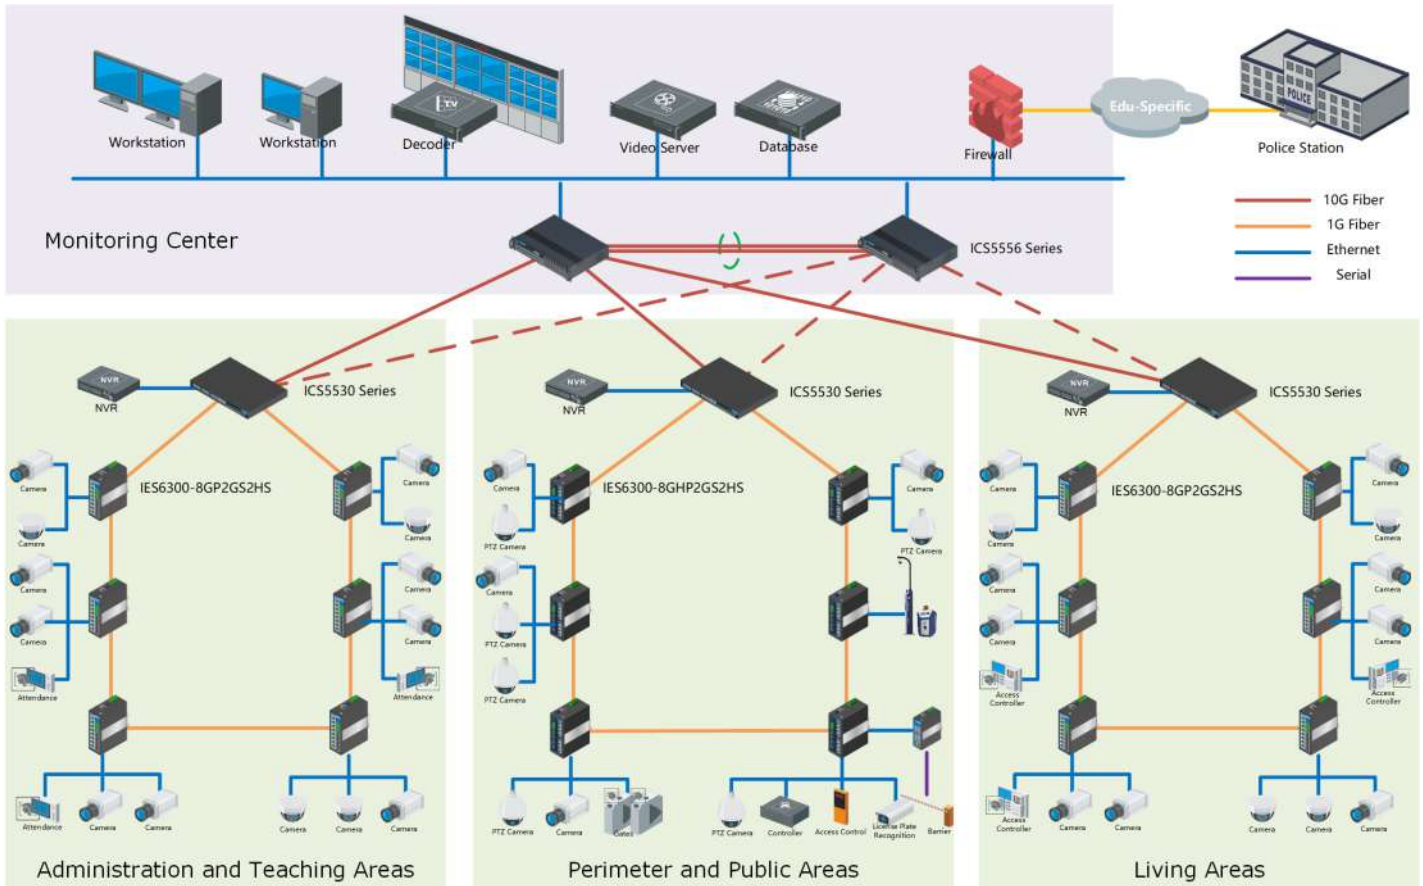

Campus Video Surveillance Solution

System Scenario

Campus video surveillance system is crucial for maintaining a safe and secure environment in educational institutions. It acts as a deterrent against theft, vandalism, and violence, and provides real-time monitoring for prompt response to emergencies. Security personnel can assess situations, take appropriate actions, and notify authorities in case of security breaches or accidents. A well-designed video surveillance system enhances the overall safety perception among students, parents, and staff, fostering a conducive learning and working environment.

Solution

3onedata provides full range of industrial Ethernet switches, including layer 3 switches, layer 2 switches, PoE switches and even media converters, helping you build a whole campus security system that covers access-distribution-core layer to ensure the safety of students' and staff's lives and assets.